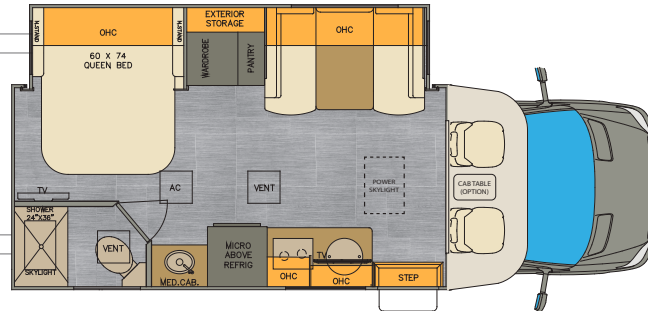

THE *Renegade* VILLAGIO by Renegade AT A GLANCE

Exterior height	11'0"	Fuel capacity	24.5 Gallons
Exterior width	92.25"	Fresh water capacity	34 Gallons
Exterior length	25'2"	Grey water capacity	29 Gallons
Interior height	80"	Black water capacity	29 Gallons
Interior Width	89.5"		

FLOOR PLAN OPTIONS

25FWC

25' full wall slide with cabover bunk, standard dinette and optional theater seating or sofa/bed

25FWS

25' full wall slide with cabover storage, standard dinette and optional theater seating or sofa/bed

25RMC

25' murphy bed with cabover bunk, standard dinette and optional theater seating

25RML

25' murphy bed with cabover storage, standard dinette and optional theater seating

INTERIOR DÉCOR OPTIONS

GRAY MIST