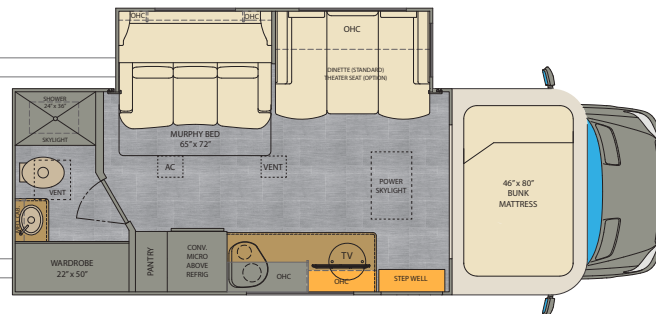

THE *Renegade* VILLAGIO by Renegade AT A GLANCE

Exterior height	11'0"	Fuel capacity	24.5 Gallons
Exterior width	92.25"	Fresh water capacity	34 Gallons
Exterior length	25'2"	Grey water capacity	29 Gallons
Interior height	80"	Black water capacity	29 Gallons
Interior Width	89.5"		

FLOOR PLAN OPTIONS

25FWC

25' full wall slide with cabover bunk, standard dinette and optional theater seating or sofa/bed

25FWS

25' full wall slide with cabover storage, standard dinette and optional theater seating or sofa/bed

25RMC

25' murphy bed with cabover bunk, standard dinette and optional theater seating

25RML

25' murphy bed with cabover storage, standard dinette and optional theater seating

INTERIOR DÉCOR OPTIONS

GRAY MIST