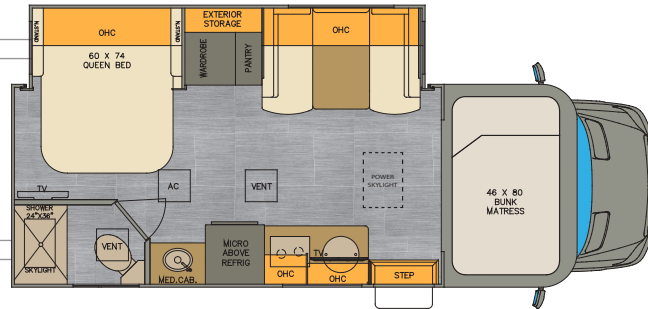

THE *Renegade* VILLAGIO by Renegade AT A GLANCE

Exterior height	11'0"	Fuel capacity	24.5 Gallons
Exterior width	92.25"	Fresh water capacity	34 Gallons
Exterior length	25'2"	Grey water capacity	29 Gallons
Interior height	80"	Black water capacity	29 Gallons
Interior Width	89.5"		

FLOOR PLAN OPTIONS

25FWC

25' full wall slide with cabover bunk, standard dinette and optional theater seating or sofa/bed

25FWS

25' full wall slide with cabover storage, standard dinette and optional theater seating or sofa/bed

25RMC

25' murphy bed with cabover bunk, standard dinette and optional theater seating

25RML

25' murphy bed with cabover storage, standard dinette and optional theater seating

INTERIOR DÉCOR OPTIONS

GRAY MIST