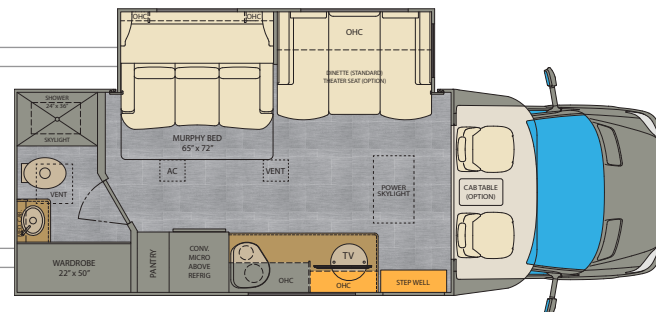

THE *Renegade* VILLAGIO by Renegade AT A GLANCE

Exterior height	11'0"	Fuel capacity	24.5 Gallons
Exterior width	92.25"	Fresh water capacity	34 Gallons
Exterior length	25'2"	Grey water capacity	29 Gallons
Interior height	80"	Black water capacity	29 Gallons
Interior Width	89.5"		

FLOOR PLAN OPTIONS

25FWC

25' full wall slide with cabover bunk, standard dinette and optional theater seating or sofa/bed

25FWS

25' full wall slide with cabover storage, standard dinette and optional theater seating or sofa/bed

25RMC

25' murphy bed with cabover bunk, standard dinette and optional theater seating

25RML

25' murphy bed with cabover storage, standard dinette and optional theater seating

INTERIOR DÉCOR OPTIONS

GRAY MIST