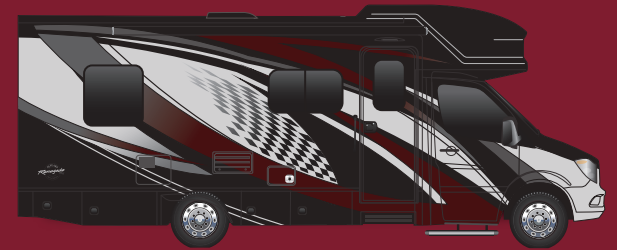

CELEBRATING 25 YEARS OF EXTREME LUXURY AND ADVENTURE

In celebration of 25 years, Renegade is offering a special 25th Anniversary edition option of the Villagio.

Special Features Include:

- 25th Anniversary Paint Scheme with Special Edition Logo
- Limited Edition Unit # Badge
- Chrome Compartment Door Handles
- Custom 25th Wheel Hub Insert
- 25th Anniversary Throw Pillows (2X)
- 25th Anniversary Slide Fascia Badging
- 25th Anniversary Multiplex Badging
- Pair of 25th "Proud Owner" Hats and Soft Shell Jackets

(Limited Availability)

Renegade
RV
REV GROUP

Confidence to go anywhere

52216 SR 15 Bristol, IN 46507
888.522.1126 | RenegadeRV.com

Features and options may vary from descriptions without notice.

LA MESA REC
VAN

LaMesaRV.com
800-496-8778